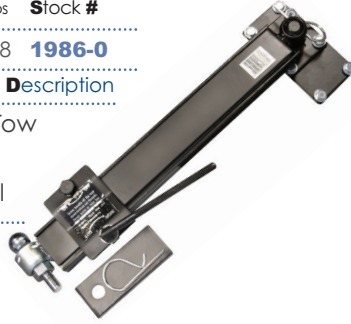

## PULLER

Pkg/Qty/Lbs Stock #

E-10-065 **0170-0**

Product Description

2 ton Hand Puller, 2 hook, 3/16" Dia., 7.5" long, 4,000 max pulling power

## TRAILER DOLLEY

Pkg/Qty/Lbs Stock #

I-001-030 **1978-0**

Product Description

600 lbs Trailer Dolley

w/10" Wheel

## TRUCK RACK

Pkg/Qty/Lbs Stock #

E-01-061 **3438-0**

Product Description

2 Bar  
Truck  
Rack

## TRAILER SWAY

Pkg/Qty/Lbs Stock #

I-004-058 **1986-0**

Product Description

Trailer Tow  
Sway  
Control