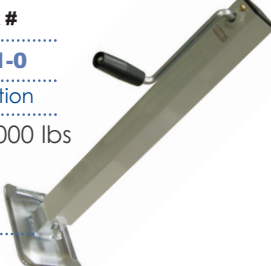

TRAILER PLATE

Pkg/Qty/Lbs Stock #

E-08-025 **1996-0**

Product Description

7.5" Foot Plate

TRAILER JACK

Pkg/Qty/Lbs Stock #

E-02-046 **1991-0**

Product Description

Trailer Jack 7,000 lbs
Square tube
w/drop leg &
side crank

TRAILER JACK

Pkg/Qty/Lbs Stock #

E-051-040 **1992-0**

Product Description

2,000 lbs
A-Frame side
Trailer Jack

TRAILER PIN