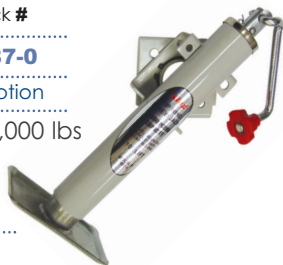

Product Description

Trailer Jack
Swing Back
w/caster

TRAILER WHEEL

Pkg/Qty/Lbs Stock #

E-10-034 **1993-0**

Product Description

5.5" Trailer Jack
Wheel

TRAILER JACK

Pkg/Qty/Lbs Stock #

E-01-011 **1987-0**

Product Description

Trailer Jack 2,000 lbs
w/stand
(bolt type)

TRAILER JACK

Pkg/Qty/Lbs Stock #

E-02-029 **1688-0**

Product Description

Trailer Jack Swing
3,500 lbs Square

TRAILER PLATE

Pkg/Qty/Lbs Stock #

E-20-047 **1995-0**

Product Description

3" Foot Plate

TRAILER JACK

Pkg/Qty/Lbs Stock #