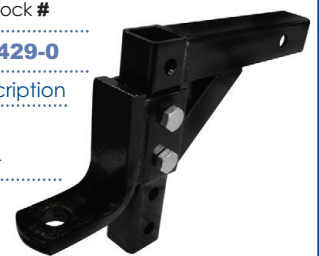

E-04-057 **1977-0**

Product Description

Step Bumper
Receiver

TRAILER MOUNT

Pkg/Qty/Lbs Stock #

E-004-045 **2242-0**

Product Description

Ball Mount
w/clevi pin

TRAILER MOUNT

Pkg/Qty/Lbs Stock #

I-003-052 **3429-0**

Product Description

Adjustable
Trailer Mount

HITCH ADAPTER

Pkg/Qty/Lbs Stock #

E-06-046 **3439-0**