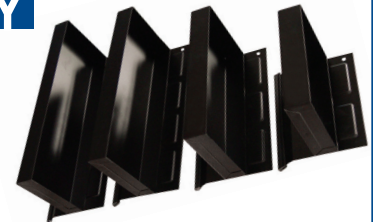

SOCKET TRAY

Pkg/Qty/Lbs	Stock #
E-006-20	2023-0
Product Description	
4 pcs Magnetic tray: 5", 8.25", 10.5", 12.25"