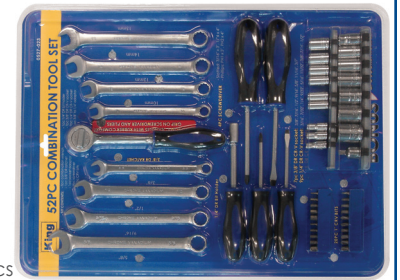

3 pcs 3/4" DR Impact set: 4, 6, 10"

Product Description

SOCKET COMB

Pkg/Qty/Lbs	Stock #
A-06-034	2270-0

Product Description

44 pcs Mechanics Tool Set:

9pcs hex key: 1/16 - 3/8", 5 pcs
 Combo Wrench: 3/8 - 5/8",
 1/4 X 4" Bit Holder, 10 pcs
 1" Chrome Steel Bits, 7 pcs 3/8" DR Socket: 3/8 - 3/4", 3/8-1/4"
 Adaptor 3/8" DR Ratchet Handle, 3/8" DR X 5/8" Spark Plug, 3/8"
 DR X 3" Extension bar

Vanadium Steel: 1/4"M (3/8"F), 3/8"M (1/4"F), 3/8"M (1/2"F), 1/2"M (3/8"F),
 3/4"M (1/2"F), 1/2"M (3/4"F), 3/4"M (1"F), 1"M (3/4"F)

SOCKET COMB

Pkg/Qty/Lbs	Stock #
A-06-031	0570-0

Product Description

52 pcs CombinatioTool Set

8 pcs Combination Wrench,
 1 pcs 3/4" DR Ratchet, 1 pcs
 Socket Adaptor, 4 pcs
 Screwdriver, 20 pcs CRV Bits, 1 pcs
 1/4" DR Bit Holder, 7 pcs 3/8" DR CRV Socket: 3/16" - 11/16", 9 pcs 1/4"
 DR CRV Socket: 3/16-1/2", 1 pcs 3/8" to 1/4" Adaptor