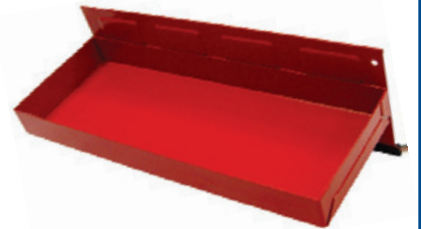

Product Description

Magnet Tray