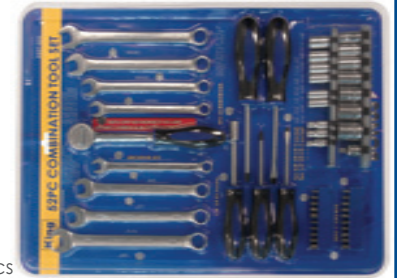

Product Description

52 pcs CombinatioTool Set

8 pcs Combination Wrench,
1 pcs 3/4" DR Ratchet, 1 pcs
Socket Adaptor, 4 pcs
Screwdriver, 20 pcs CRV Bits, 1 pcs
1/4" DR Bit Holder, 7 pcs 3/8" DR CRV Socket: 3/16" - 11/16", 9 pcs 1/4"
DR CRV Socket: 3/16-1/2", 1 pcs 3/8" to 1/4" Adaptor