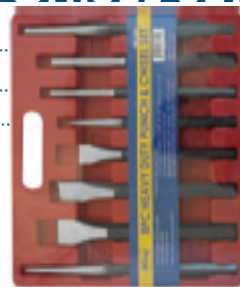

PUNCH & CHISEL SET

Pkg/Qty/Lbs Stock #

A-48-62 **1601-0**

Product Description

8 pc punch & chisel set HD