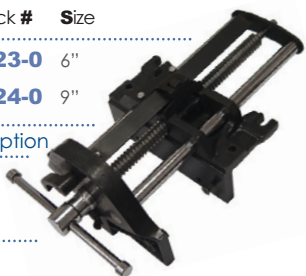

Pkg/Qty/Lbs Stock # Size

E-40-060 **1384-0** 1.5 lbs
E-12-074 **0890-0** 06 lbs
E-05-074 **0892-0** 15 lbs
E-01-057 **0253-0** 55 lbs
E-01-112 **0254-0** 110 lbs
E-01-167 **0255-0** 165 lbs

Product Description

Anvil

WISE

Pkg/Qty/Lbs Stock # Size

E-12-056 **0633-0** 2.5"
E-20-121 **0634-0** 3"
E-10-55 **1026-0** 4"
E-10-097 **0635-0** 5"
E-10-132 **0636-0** 6"

Product Description

Drill Press Vise

WISE

Pkg/Qty/Lbs Stock # Size

E-10-84 **0123-0** 6"
E-01-33 **0124-0** 9"

Product Description

Wood
Working Vise

WISE

Pkg/Qty/Lbs Stock #

E-01-33 **0846-0**

Product Description

4" Angle Vise