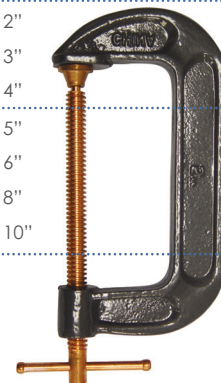

WISE

Pkg/Qty/Lbs Stock # Size

E-02-20 **0119-0** #1
E-03-48 **0120-0** #2

Product Description

Pipe Vise &
Hinged Type

WISE

Pkg/Qty/Lbs Stock # Size

E-08-131 **1313-0** 3"
E-02-093 **1534P-0** 4"
E-01-031 **1535P-0** 5"
E-01-045 **1536P-0** 6"
E-01-114 **1537-0** 8"

Product Description

Bench Vise
Swival base
w/anvil
"E" Type

C-CLAMP

Pkg/Qty/Lbs Stock # Size

E-60-035 **0137-0** 2"
E-50-052 **0138A-0** 3"
E-40-070 **0139A-0** 4"
E-30-093 **0140A-0** 5"
E-24-101 **0141A-0** 6"
E-12-066 **0142-0** 8"
E-12-077 **0143-0** 10"

Product Description

C-Clamp

WISE

Pkg/Qty/Lbs Stock # Size

E-004-60 **0271-0** 3"
E-001-20 **0982-0** 4"
E-001-38 **0983-0** 6"

Product Description

Cross Vise for
Frilling Press

WISE

Pkg/Qty/Lbs Stock # Size

E-40-060 **1384-0** 1.5 lbs
E-12-074 **0890-0** 06 lbs
E-05-074 **0892-0** 15 lbs
E-01-057 **0253-0** 55 lbs
E-01-112 **0254-0** 110 lbs
E-01-167 **0255-0** 165 lbs

Product Description