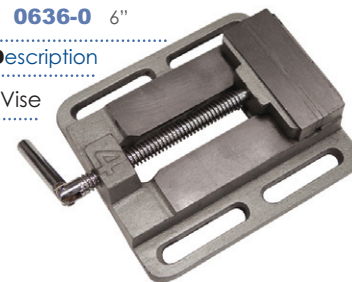

Anvil

WISE

Pkg/Qty/Lbs Stock # Size

E-12-056 **0633-0** 2.5"
E-20-121 **0634-0** 3"
E-10-55 **1026-0** 4"
E-10-097 **0635-0** 5"
E-10-132 **0636-0** 6"

Product Description

Drill Press Vise

WISE

Pkg/Qty/Lbs Stock # Size

E-10-84 **0123-0** 6"
E-01-33 **0124-0** 9"

Product Description

Wood
Working Vise

WISE

Pkg/Qty/Lbs Stock #

E-01-33 **0846-0**

Product Description

4" Angle Vise