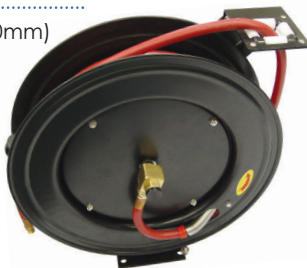

Product Description

50' X 3/8" (10mm)
300 psi,
Metal frame
Retractable
Air Hose Reel