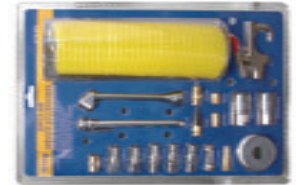

Product Description

20 pcs Air Service Acc.: Blow gun, 1/4" X 25' coil air hose, tire gauge, Dual head tire chuck, Blow gun nozzle, Blow gun safety nozzle, Blow gun adaptor, 1/4" male connector, 5 pc 1/4" female universal quick-connect body and plug, Thread seal tape, Blow gun tapered nozzle, 2 pc Inflation needle, 1/4" female connector.