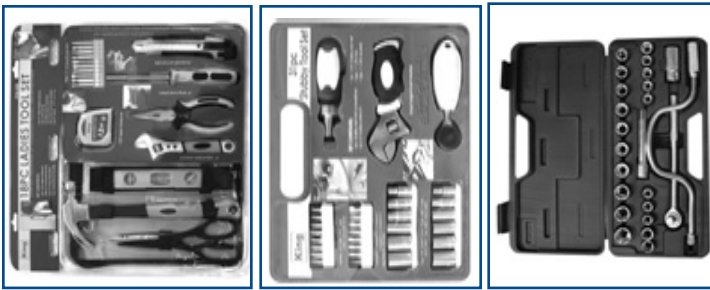

▲ 3106-0   ▲ 0460-0   ▲ 0661-0