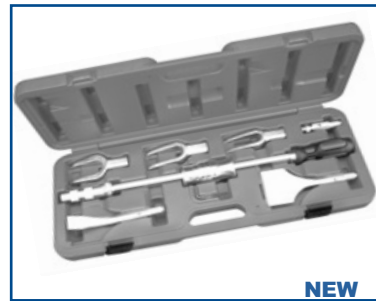

Hexagon Bar -

PKG/QTY/LBS	Stock#	List Price	Product Description
I-020-044	1721-0	$ 1.25	Size: 18" Hexagon
I-012-057	1284-0	$ 6.00	Size: 36" Hexagon

Auto Body Repair Kit -

PKG/QTY/LBS	Stock#	List Price	Product Description
E-001-071	0697-0	$ 8.00	7 pcs Auto Body Repair Kit w/Wood Handle
E-001-088	0697F-0	$10.00	7 pcs Auto Body Repair Kit w/ Fiberglass Handle (Blow Case)

C-Clamp -

PKG/QTY/LBS	Stock#	List Price	Product Description
E-060-035	0137A-0	$1.25	Size: 2" (Carded)
E-050-052	0138A-0	$1.56	Size: 3" (Carded)
E-040-070	0139A-0	$2.25	Size: 4" Heavy Duty (Carded)
E-030-093	0140A-0	$2.50	Size: 5" Heavy Duty
E-024-101	0141A-0	$3.29	Size: 6" Heavy Duty
E-012-066	0142-0	$4.00	Size: 8" Heavy Duty
E-012-077	0143-0	$5.00	Size: 10" Heavy Duty

Anvil -

PKG/QTY/LBS	Stock#	List Price	Product Description
I-040-060	1384-0	$ 1.50	Weight: 1.5 lbs
I-012-074	0890-0	$ 5.00	Weight: 6 lbs
I-005-074	0892-0	$ 10.00	Weight: 15 lbs
I-001-057	0253-0	$ 41.25	Weight: 55 lbs
I-001-112	0254-0	$ 81.25	Weight: 110 lbs
I-001-167	0255-0	$120.00	Weight: 165 lbs

▲ 0723-0

Bench Vise/Swivel base w/Anvil "E" Type -

PKG/QTY/LBS	Stock#	List Price	Product Description
E-008-131	1313-0	$ 8.12	Size: 3"
E-002-093	1534P-0	$ 9.00	Size: 4"
E-001-031	1535P-0	$15.00	Size: 5"
E-001-045	1536P-0	$20.00	Size: 6"
E-001-114	1537-0	$80.00	Size: 8"

Drill Press Vise/Wood Work Vise -

PKG/QTY/LBS	Stock#	List Price	Product Description
E-012-056	0633-0	$ 3.69	Drill Press Vise Size: 2.5"
E-020-121	0634-0	$ 5.00	Drill Press Vise Size: 3"
E-010-055	1026-0	$ 6.00	Drill Press Vise Size: 4"
E-010-097	0635-0	$ 8.00	Drill Press Vise Size: 5"
E-010-132	0636-0	$ 9.00	Drill Press Vise Size: 6"
E-010-084	0123-0	$10.00	Wood Working Vise Size: 6"
E-001-033	0124-0	$30.00	Wood Working Vise Size: 9"